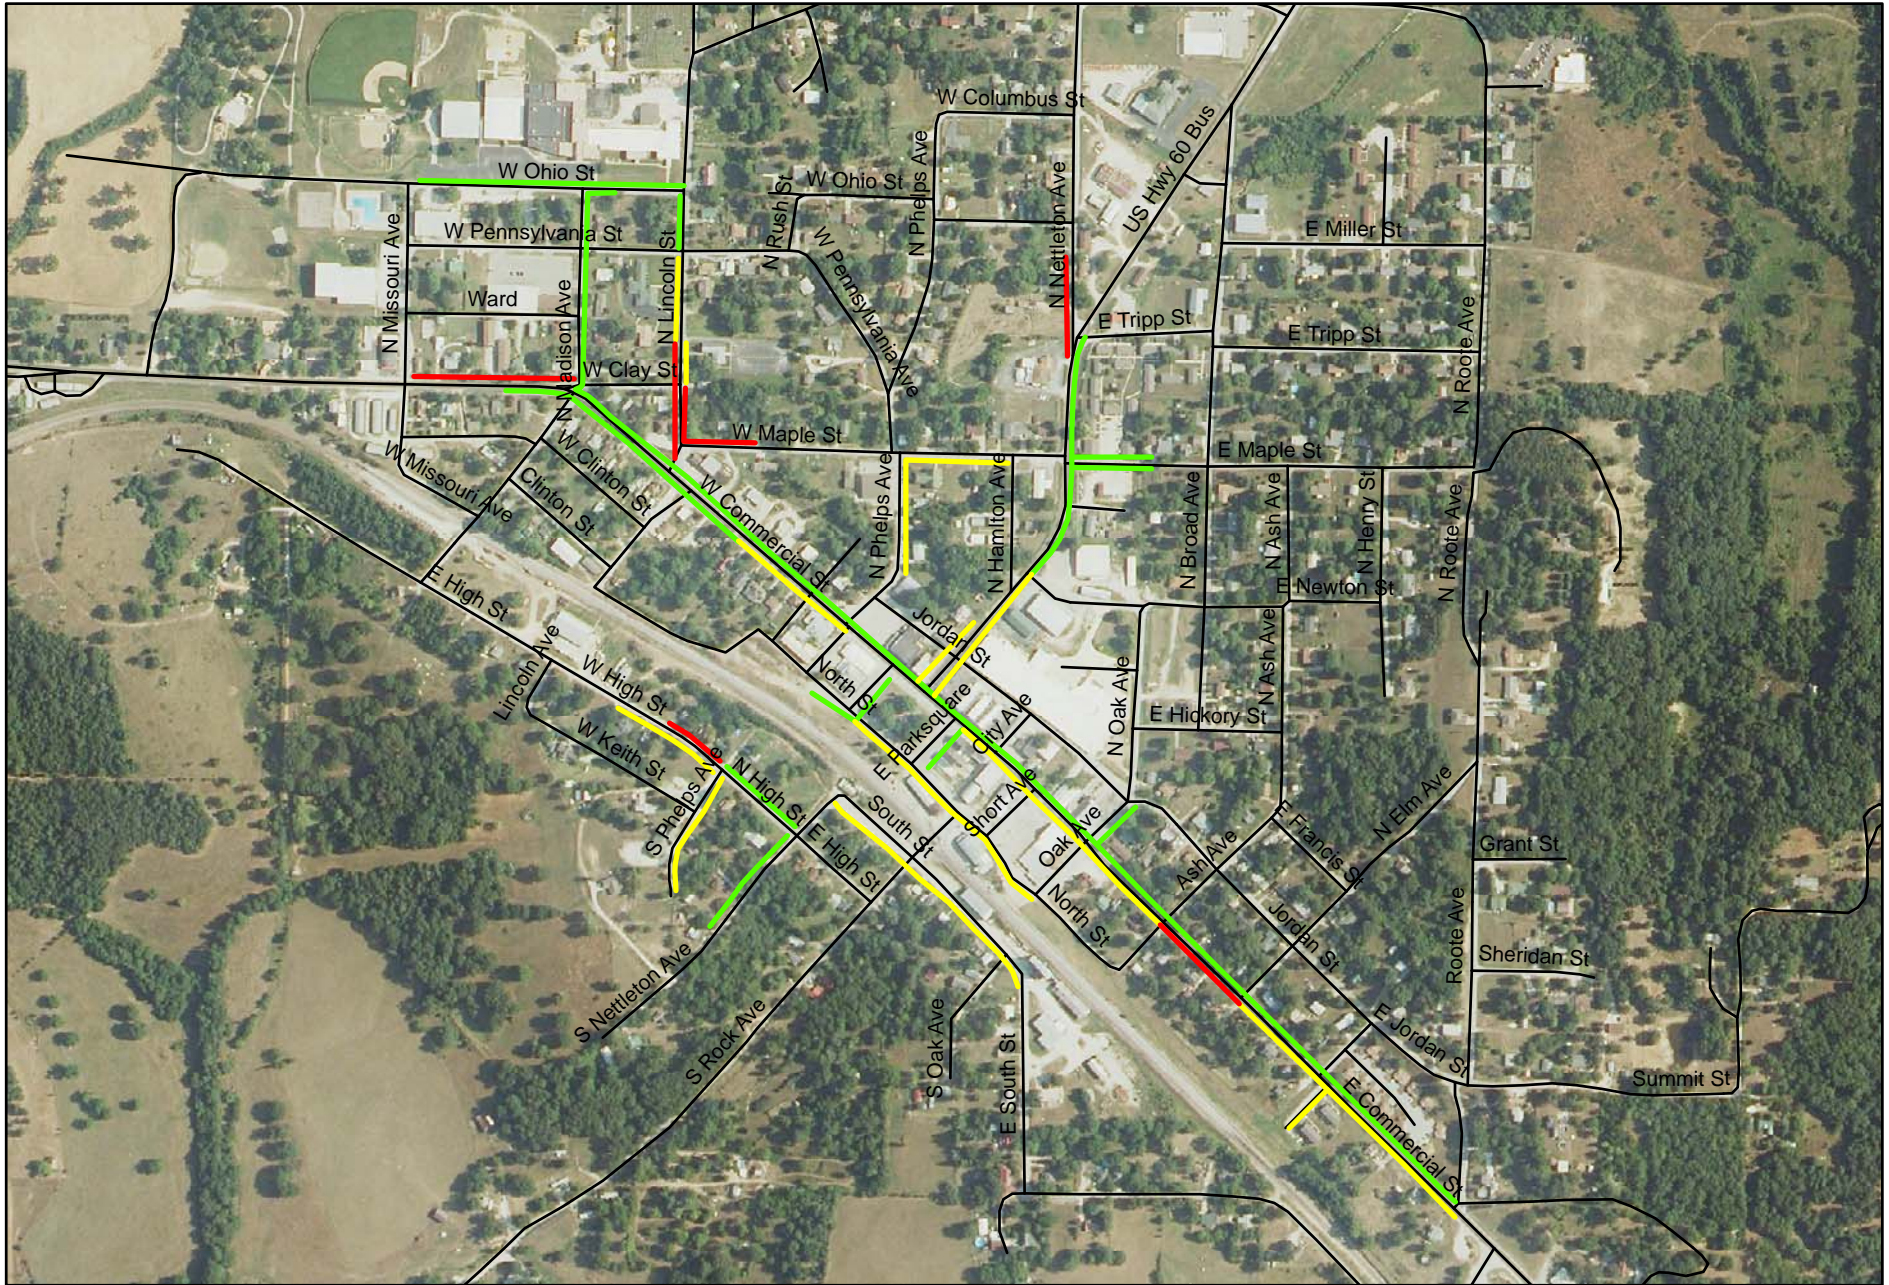

City of Mansfield Sidewalk Inventory

- Poor Condition (M)
- Fair Condition (M)
- Good Condition (M)